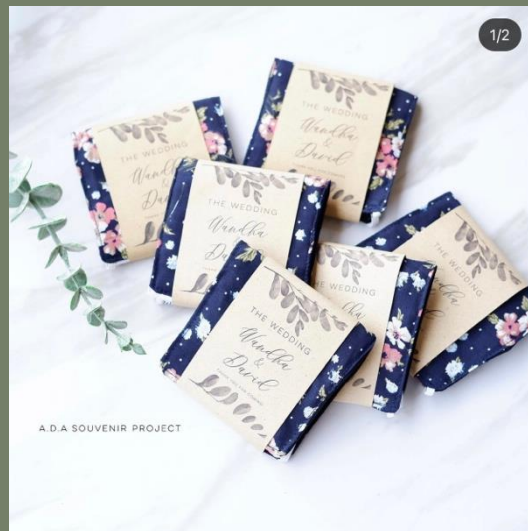

MASKER KAIN

PRICE LIST

JENIS/JUMLAH	50 pcs	200 pcs	500 pcs
Masker kain	Rp 7.500	Rp 7.000	Rp 6.500

INCLUDE

- Packaging standar rustic (brown paper + elastik)

EXCLUDE

EXCLUDE	Masker
Lable satin (samping)	Rp 300
Packaging tile lipat	Rp 900
Packaging mika standar	Rp 1.200
Packaging mika + full pita	Rp 2.200
Packaging paper bag	Rp 1.000

PILIHAN MOTIF

- Random stripe
- Random flower
- Random polkadot
- Random star
- Random polos
- Random square
- Random all motif